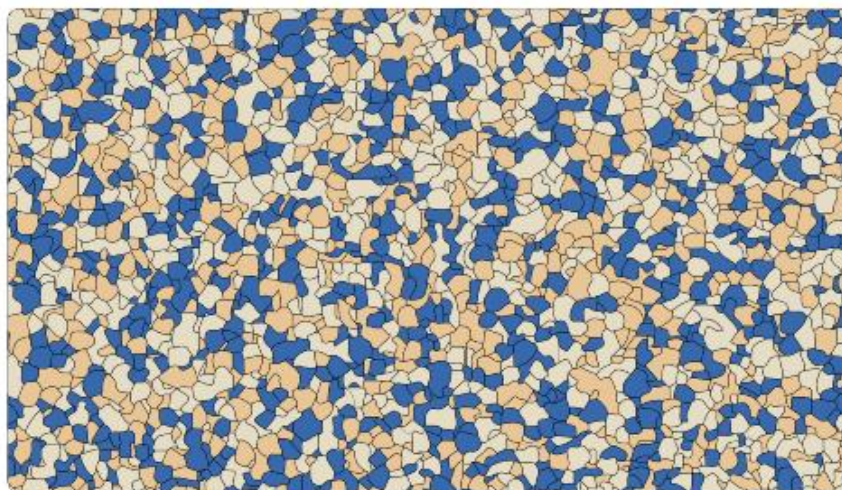

Springmix

Date: 02.Mar.2023

Your Selection

- 1 Parts RH41 Bright Yellow (20%)
- 1 Parts RH11 Bright Green (20%)
- 3 Parts RH10 Standard Green (60%)

Blue-beige-room mix

Date: 02.Mar.2023

Your Selection

- 1 Parts RH31 Cream (33%)
- 1 Parts RH30 Beige (33%)
- 1 Parts RH20 Standard Blue (33%)