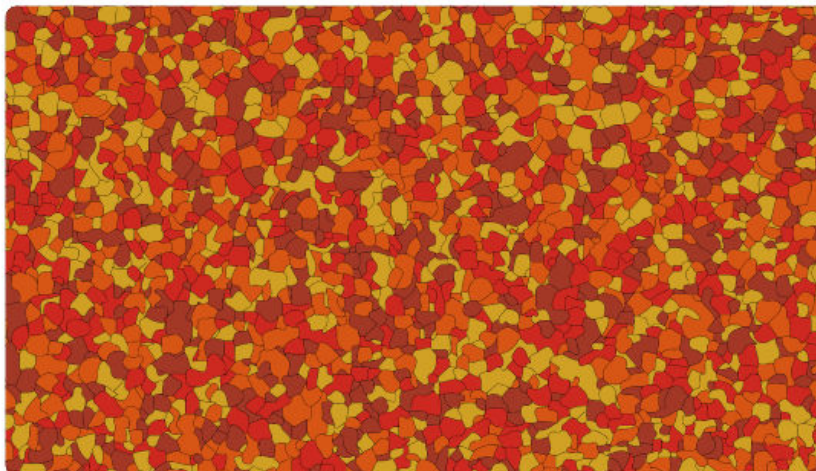

Standaard kleuren

Voorbeelden van kleurmengsels - Exemples de mélanges de couleurs

Sandmix

Date: 02.Mar.2023

Your Selection

- 1 Parts RH31 Cream (25%)
- 1 Parts RH30 Beige (25%)
- 1 Parts RH32 Brown (25%)
- 1 Parts RH61 Light Grey (25%)

Greenmix

Date: 02.Mar.2023

Your Selection

- 1 Parts RH11 Bright Green (50%)
- 1 Parts RH10 Standard Green (50%)

Firemix

Date: 14.Dec.2022

Your Selection

- 1 Parts RH40 Mustard (25%)
- 1 Parts RH50 Orange (25%)
- 1 Parts RH02 Bright Red (25%)
- 1 Parts RH01 Standard Red (25%)

Yellowmix

Date: 02.Mar.2023

Your Selection

- 1 Parts RH30 Beige (33%)
- 1 Parts RH41 Bright Yellow (33%)
- 1 Parts RH40 Mustard (33%)

Bluemix

Date: 02.Mar.2023

Your Selection

- 1 Parts RH26 Turquoise (33%)
- 1 Parts RH22 Light Blue (33%)
- 1 Parts RH20 Standard Blue (33%)