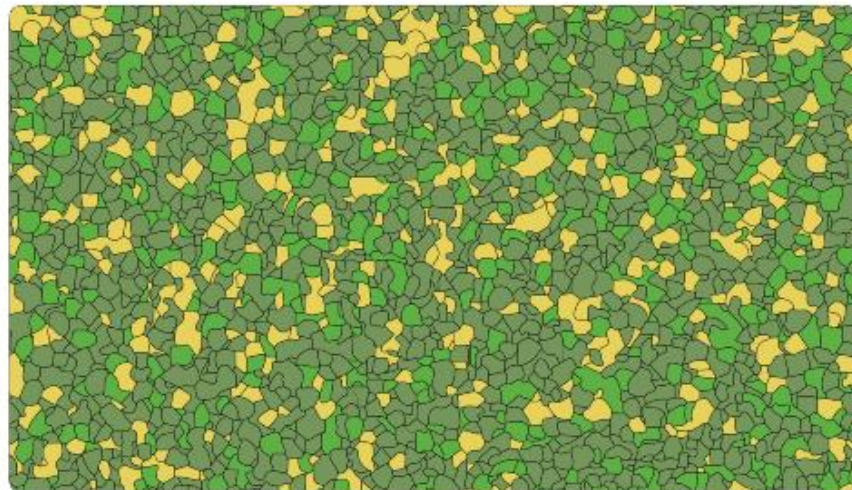

Springmix

Date: 02.Mar.2023

Your Selection

- 1 Parts RH41 Bright Yellow (20%)
- 1 Parts RH11 Bright Green (20%)
- 3 Parts RH10 Standard Green (60%)