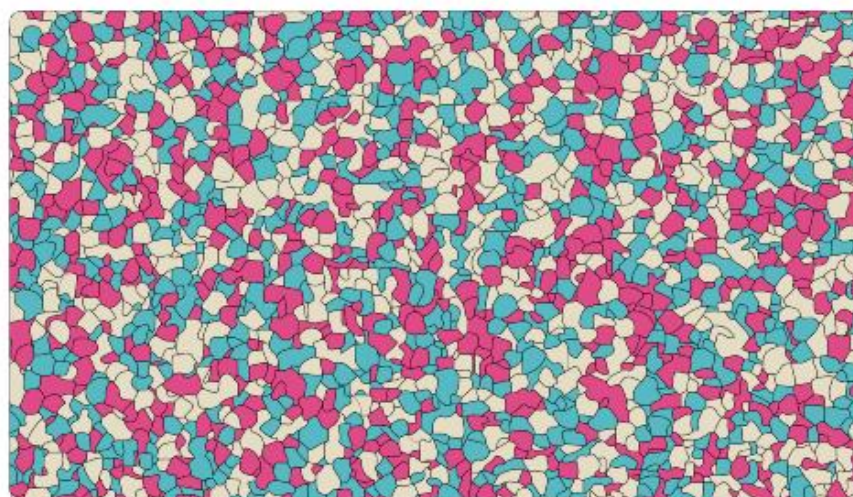

Disco mix

Date: 02.Mar.2023

Your Selection

- 1 Parts RH31 Cream (33%)
- 1 Parts RH26 Turquoise (33%)
- 1 Parts RH90 Funky Pink (33%)