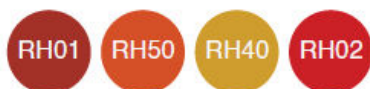

Standaard kleuren

Voorbeelden van kleurmengsels - Exemples de mélanges de couleurs

Sandmix

Date: 02.Mar.2023

Your Selection

- 1 Parts RH31 Cream (25%)
- 1 Parts RH30 Beige (25%)
- 1 Parts RH32 Brown (25%)
- 1 Parts RH61 Light Grey (25%)

Greenmix

Date: 02.Mar.2023

Your Selection

- 1 Parts RH11 Bright Green (50%)
- 1 Parts RH10 Standard Green (50%)

Firemix

Date: 14.Dec.2022

Your Selection

- 1 Parts RH40 Mustard (25%)
- 1 Parts RH50 Orange (25%)
- 1 Parts RH02 Bright Red (25%)
- 1 Parts RH01 Standard Red (25%)

Yellowmix

Date: 02.Mar.2023

Your Selection

- 1 Parts RH30 Beige (33%)
- 1 Parts RH41 Bright Yellow (33%)
- 1 Parts RH40 Mustard (33%)

Bluemix

Date: 02.Mar.2023

Your Selection

- 1 Parts RH26 Turquoise (33%)
- 1 Parts RH22 Light Blue (33%)
- 1 Parts RH20 Standard Blue (33%)