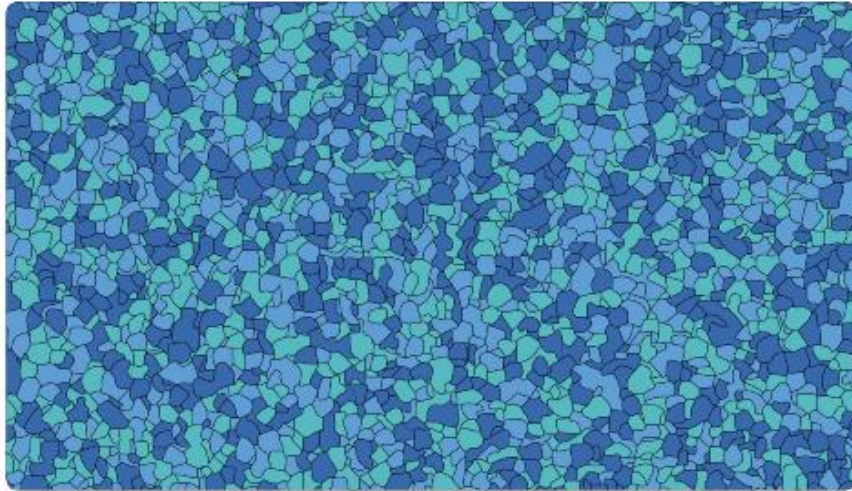

Yellowmix

Date: 02.Mar.2023

Your Selection

- 1 Parts RH30 Beige (33%)
- 1 Parts RH41 Bright Yellow (33%)
- 1 Parts RH40 Mustard (33%)

Bluemix

Date: 02.Mar.2023

Your Selection

- 1 Parts RH26 Turquoise (33%)
- 1 Parts RH22 Light Blue (33%)
- 1 Parts RH20 Standard Blue (33%)

Springmix

Date: 02.Mar.2023

Your Selection

- 1 Parts RH41 Bright Yellow (20%)
- 1 Parts RH11 Bright Green (20%)
- 3 Parts RH10 Standard Green (60%)

Blue-beige-room mix

Date: 02.Mar.2023

Your Selection

- 1 Parts RH31 Cream (33%)
- 1 Parts RH30 Beige (33%)
- 1 Parts RH20 Standard Blue (33%)